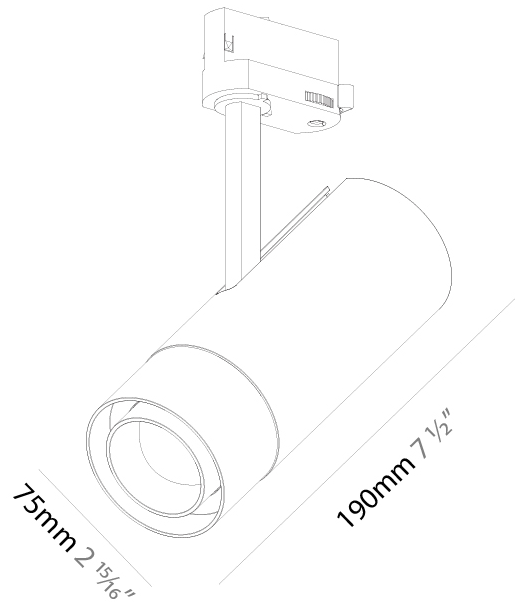

GENERAL

Series: Imagine
 Subseries: Imagine Flex
 Brand: Prolicht
 Division: Architectural
 Mounting Type: Surface
 Mounting Location: Ceiling
 Subcategory: Spots

PHYSICAL

Shape: Cylinder
 Diameter (mm): 75
 Diameter (in): 2 ¹⁵/₁₆
 Height (mm): 190
 Height (in): 7 ¹/₂
 Max. Overall Height (mm): 235
 Max. Overall Height (in): 9 ¹/₄
 Light Distribution: Adjustable / Direct
 Weight (kg): 0.919
 Weight (lbs): 2.02
 Fixture Finish: SSR / BKV / CWI / CRY / HAB / UFT / ITA / RUA / FTG / MYG / LOD / PUS / FRO / FUP / KIA / POP / BLS / SPG / MEY / GOH / GUM / CHC / COM / ABZ / JAG / OBR / MOS / ROR
 Fixture Material: Aluminum Die Cast

GENERAL

Series: Imagine
 Subseries: Imagine Flex
 Brand: Prolicht
 Division: Architectural
 Mounting Type: Track
 Mounting Location: Ceiling
 Subcategory: Spots

PHYSICAL

Shape: Cylinder
 Diameter (mm): 75
 Diameter (in): 2 ¹⁵/₁₆
 Height (mm): 190
 Height (in): 7 ¹/₂
 Max. Overall Height (mm): 210
 Max. Overall Height (in): 8 ¹/₄
 Light Distribution: Adjustable / Direct
 Weight (kg): 0.702
 Weight (lbs): 1.54
 Fixture Finish: SSR / BKV / CWI / CRY / HAB / UFT / ITA / RUA / FTG / MYG / LOD / PUS / FRO / FUP / KIA / POP / BLS / SPG / MEY / GOH / GUM / CHC / COM / ABZ / JAG / OBR / MOS / ROR
 Holder Finish: BLK / WHI / SIL
 Fixture Material: Aluminum Die Cast

OPTICAL

Reflector°: 14° to 48°
 Adjustability: Rotational 350°; Tilt 90°

RATINGS AND CERTIFICATIONS

Certified By: Certified for North American Standards
 IP rating: IP20

A3T110-

PROJECT _____

TYPE _____

SPECIFIER _____